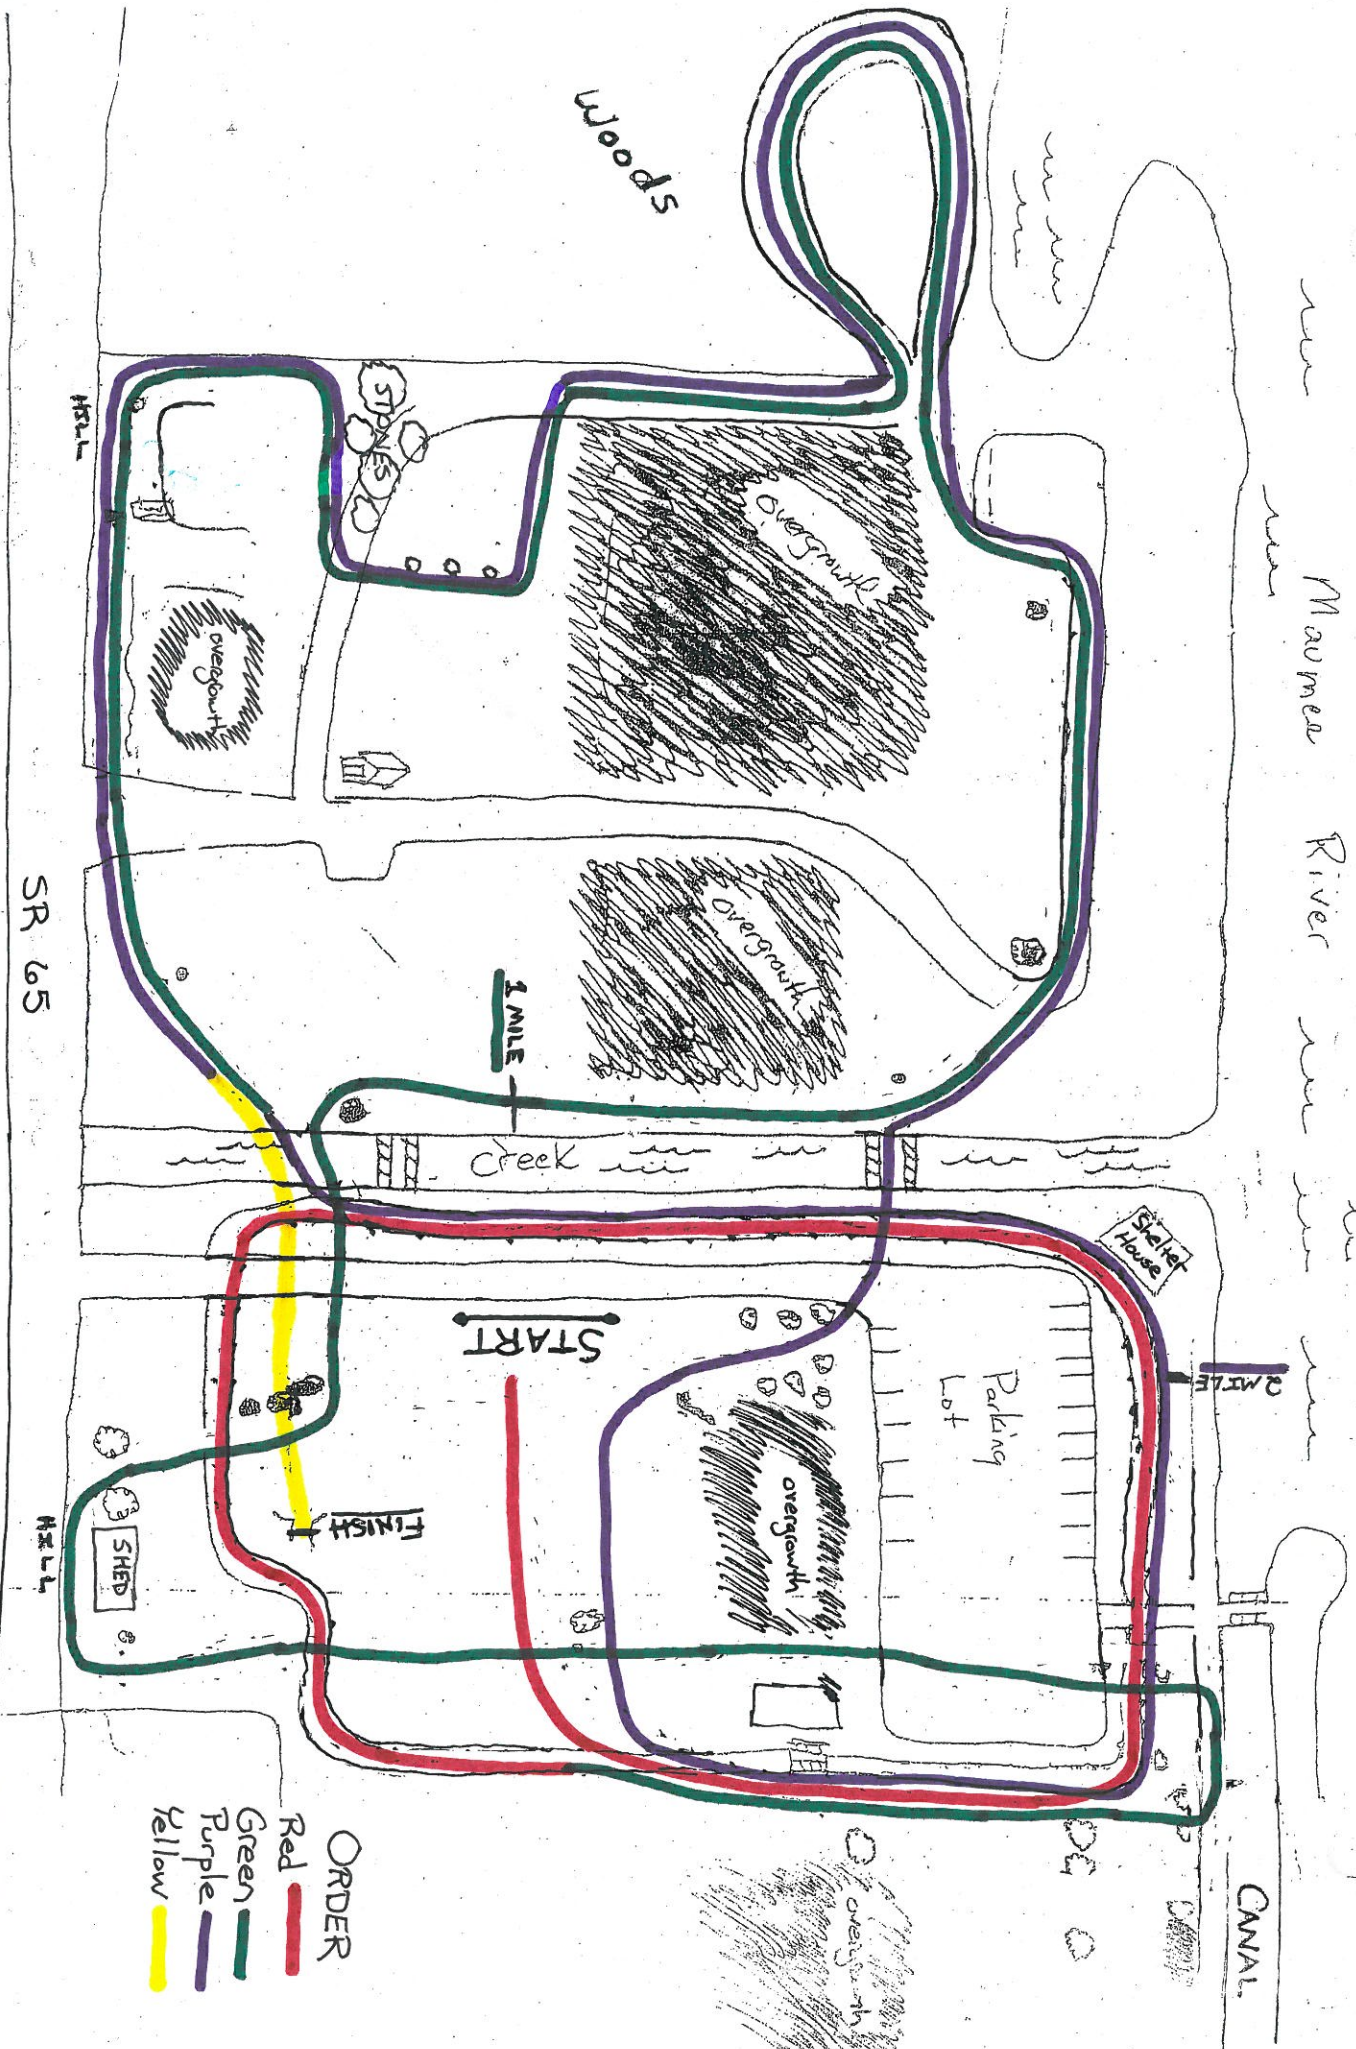

Otsego High School
 Course Map (5000 meters)

- ORDER
- Red
 - Green
 - Purple
 - Yellow